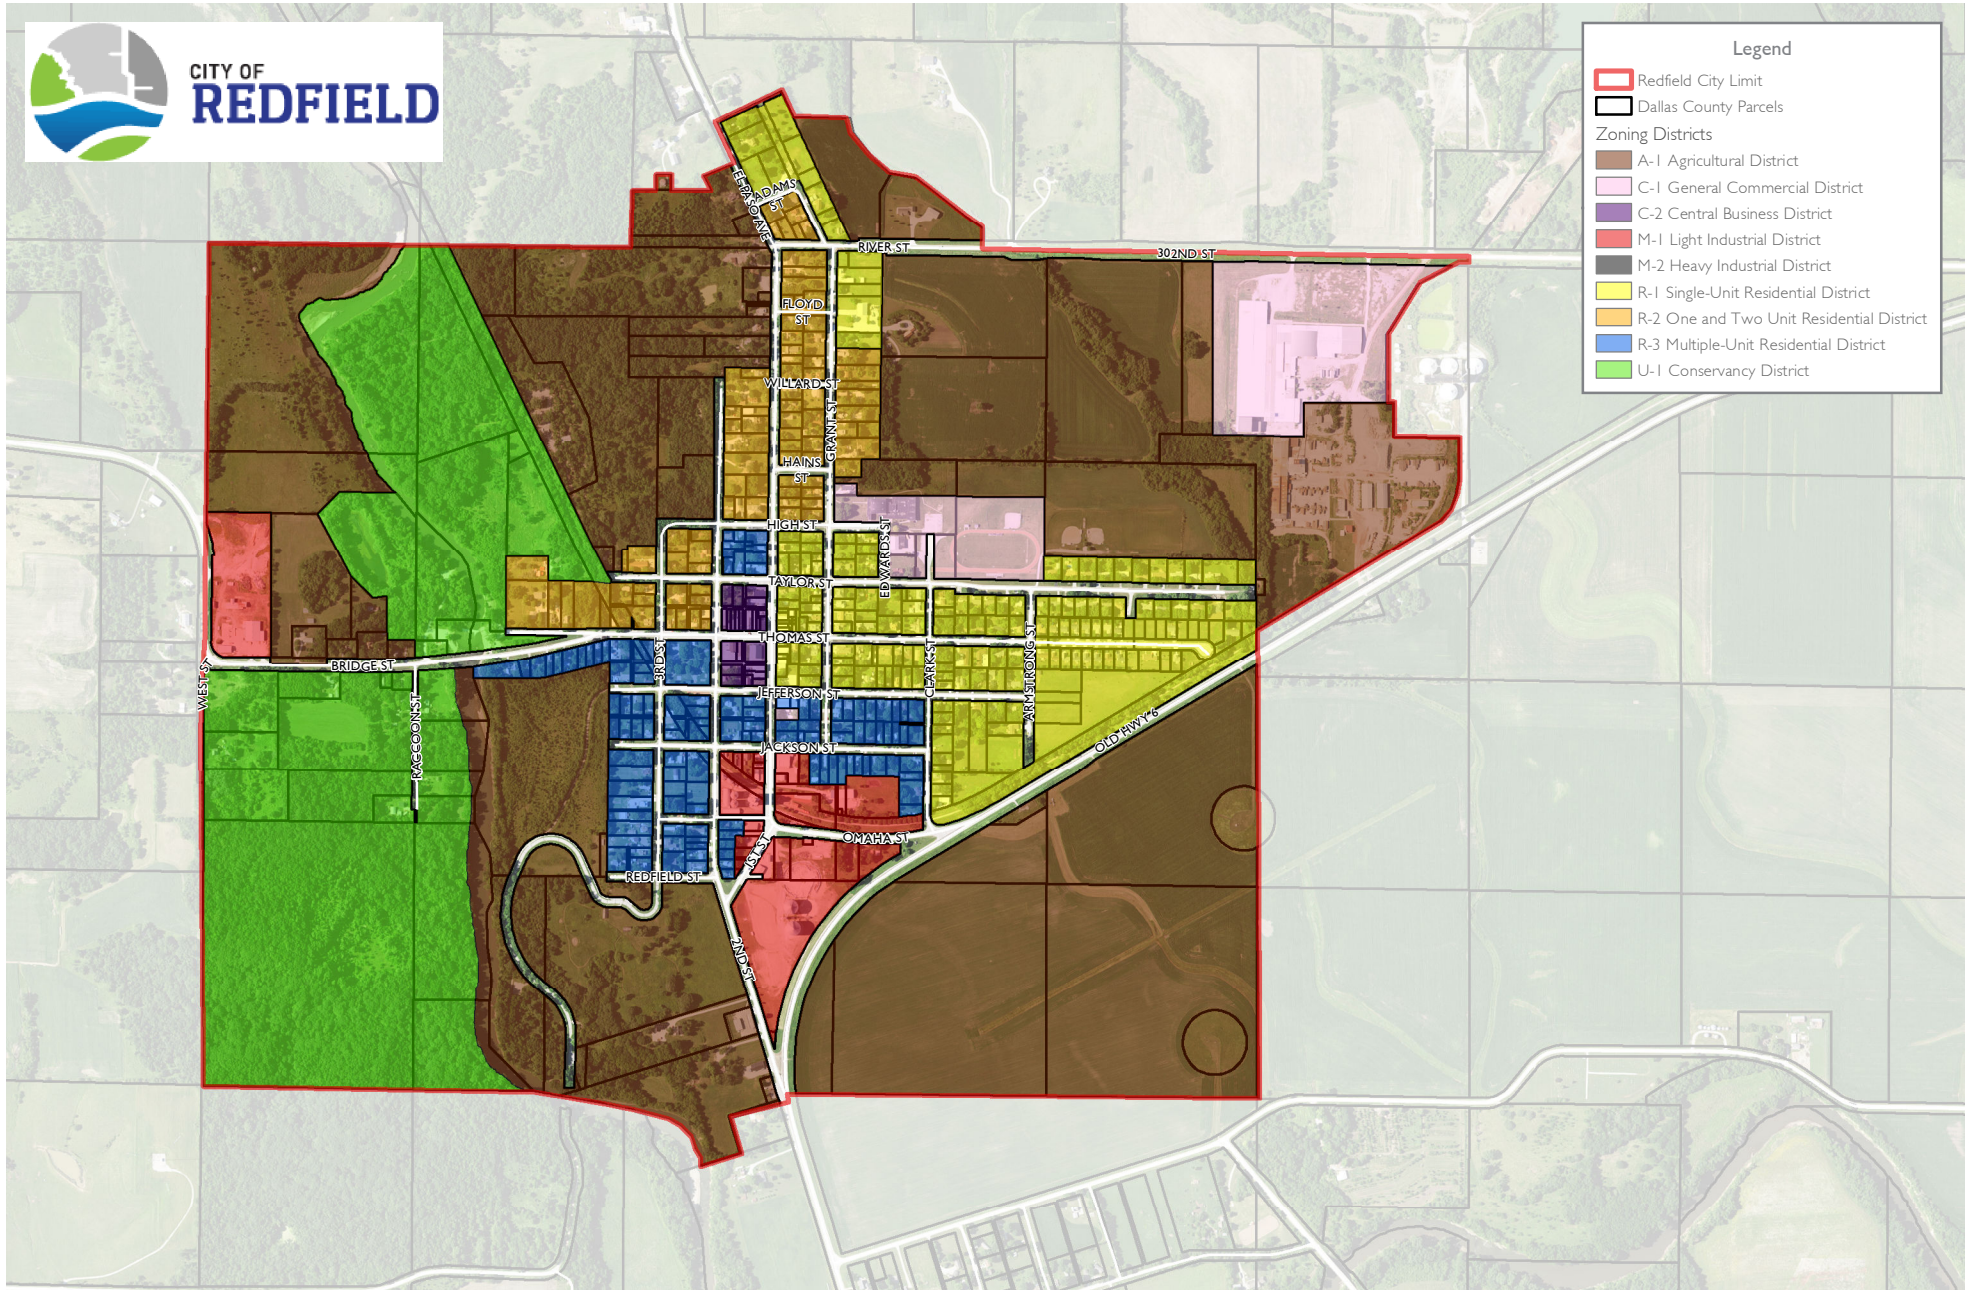

**Legend**

- Redfield City Limit
- Dallas County Parcels

**Zoning Districts**

- A-1 Agricultural District
- C-1 General Commercial District
- C-2 Central Business District
- M-1 Light Industrial District
- M-2 Heavy Industrial District
- R-1 Single-Unit Residential District
- R-2 One and Two Unit Residential District
- R-3 Multiple-Unit Residential District
- U-1 Conservancy District

Monday, July 22, 2019

Project Number 18-21493

# Redfield Zoning Map

## Zoning Ordinance Updates

Redfield, Dallas County, Iowa

Source(s):  
Orthophoto (USDA, IA State, 2017)

S:\Projects\1000 PROJ\21400-21499\21493 Zoning Ordinance Updates-Redfield IAZ\1493 GIS\21493 MapDocs\21493 Redfield Zoning Ordinance Map.mxd